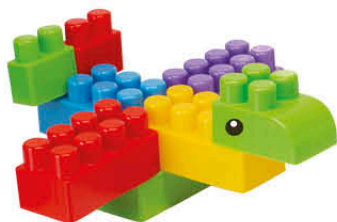

unid.

cm

m³

kg

Ref.	Dimensões (cm)	Unidades	Comprimento (cm)	Volume (m ³)	Peso (kg)	Código de Barras
Ref.: 007 Bolinha p/ Piscina no Saco Plastico c/ 100 Unid.	70,0 x 16,0 x 40,0	5	55,0 x 35,5 x 77,0	0,1503	6,840kg	7898954378237
Ref.: 073 Kit Bolinhas p/ Piscina na Sacola c/ 100 Unid.	38,0 x 31,0 x 35,0	5	55,0 x 35,5 x 77,0	0,1503	6,750kg	7898954378657
Ref.: 074 Kit Bolinhas p/ Piscina no Saco Plastico c/ 50 Unid.	50,0 x 31,0 x 50,0	10	55,0 x 35,5 x 77,0	0,1503	6,330kg	7898954378664